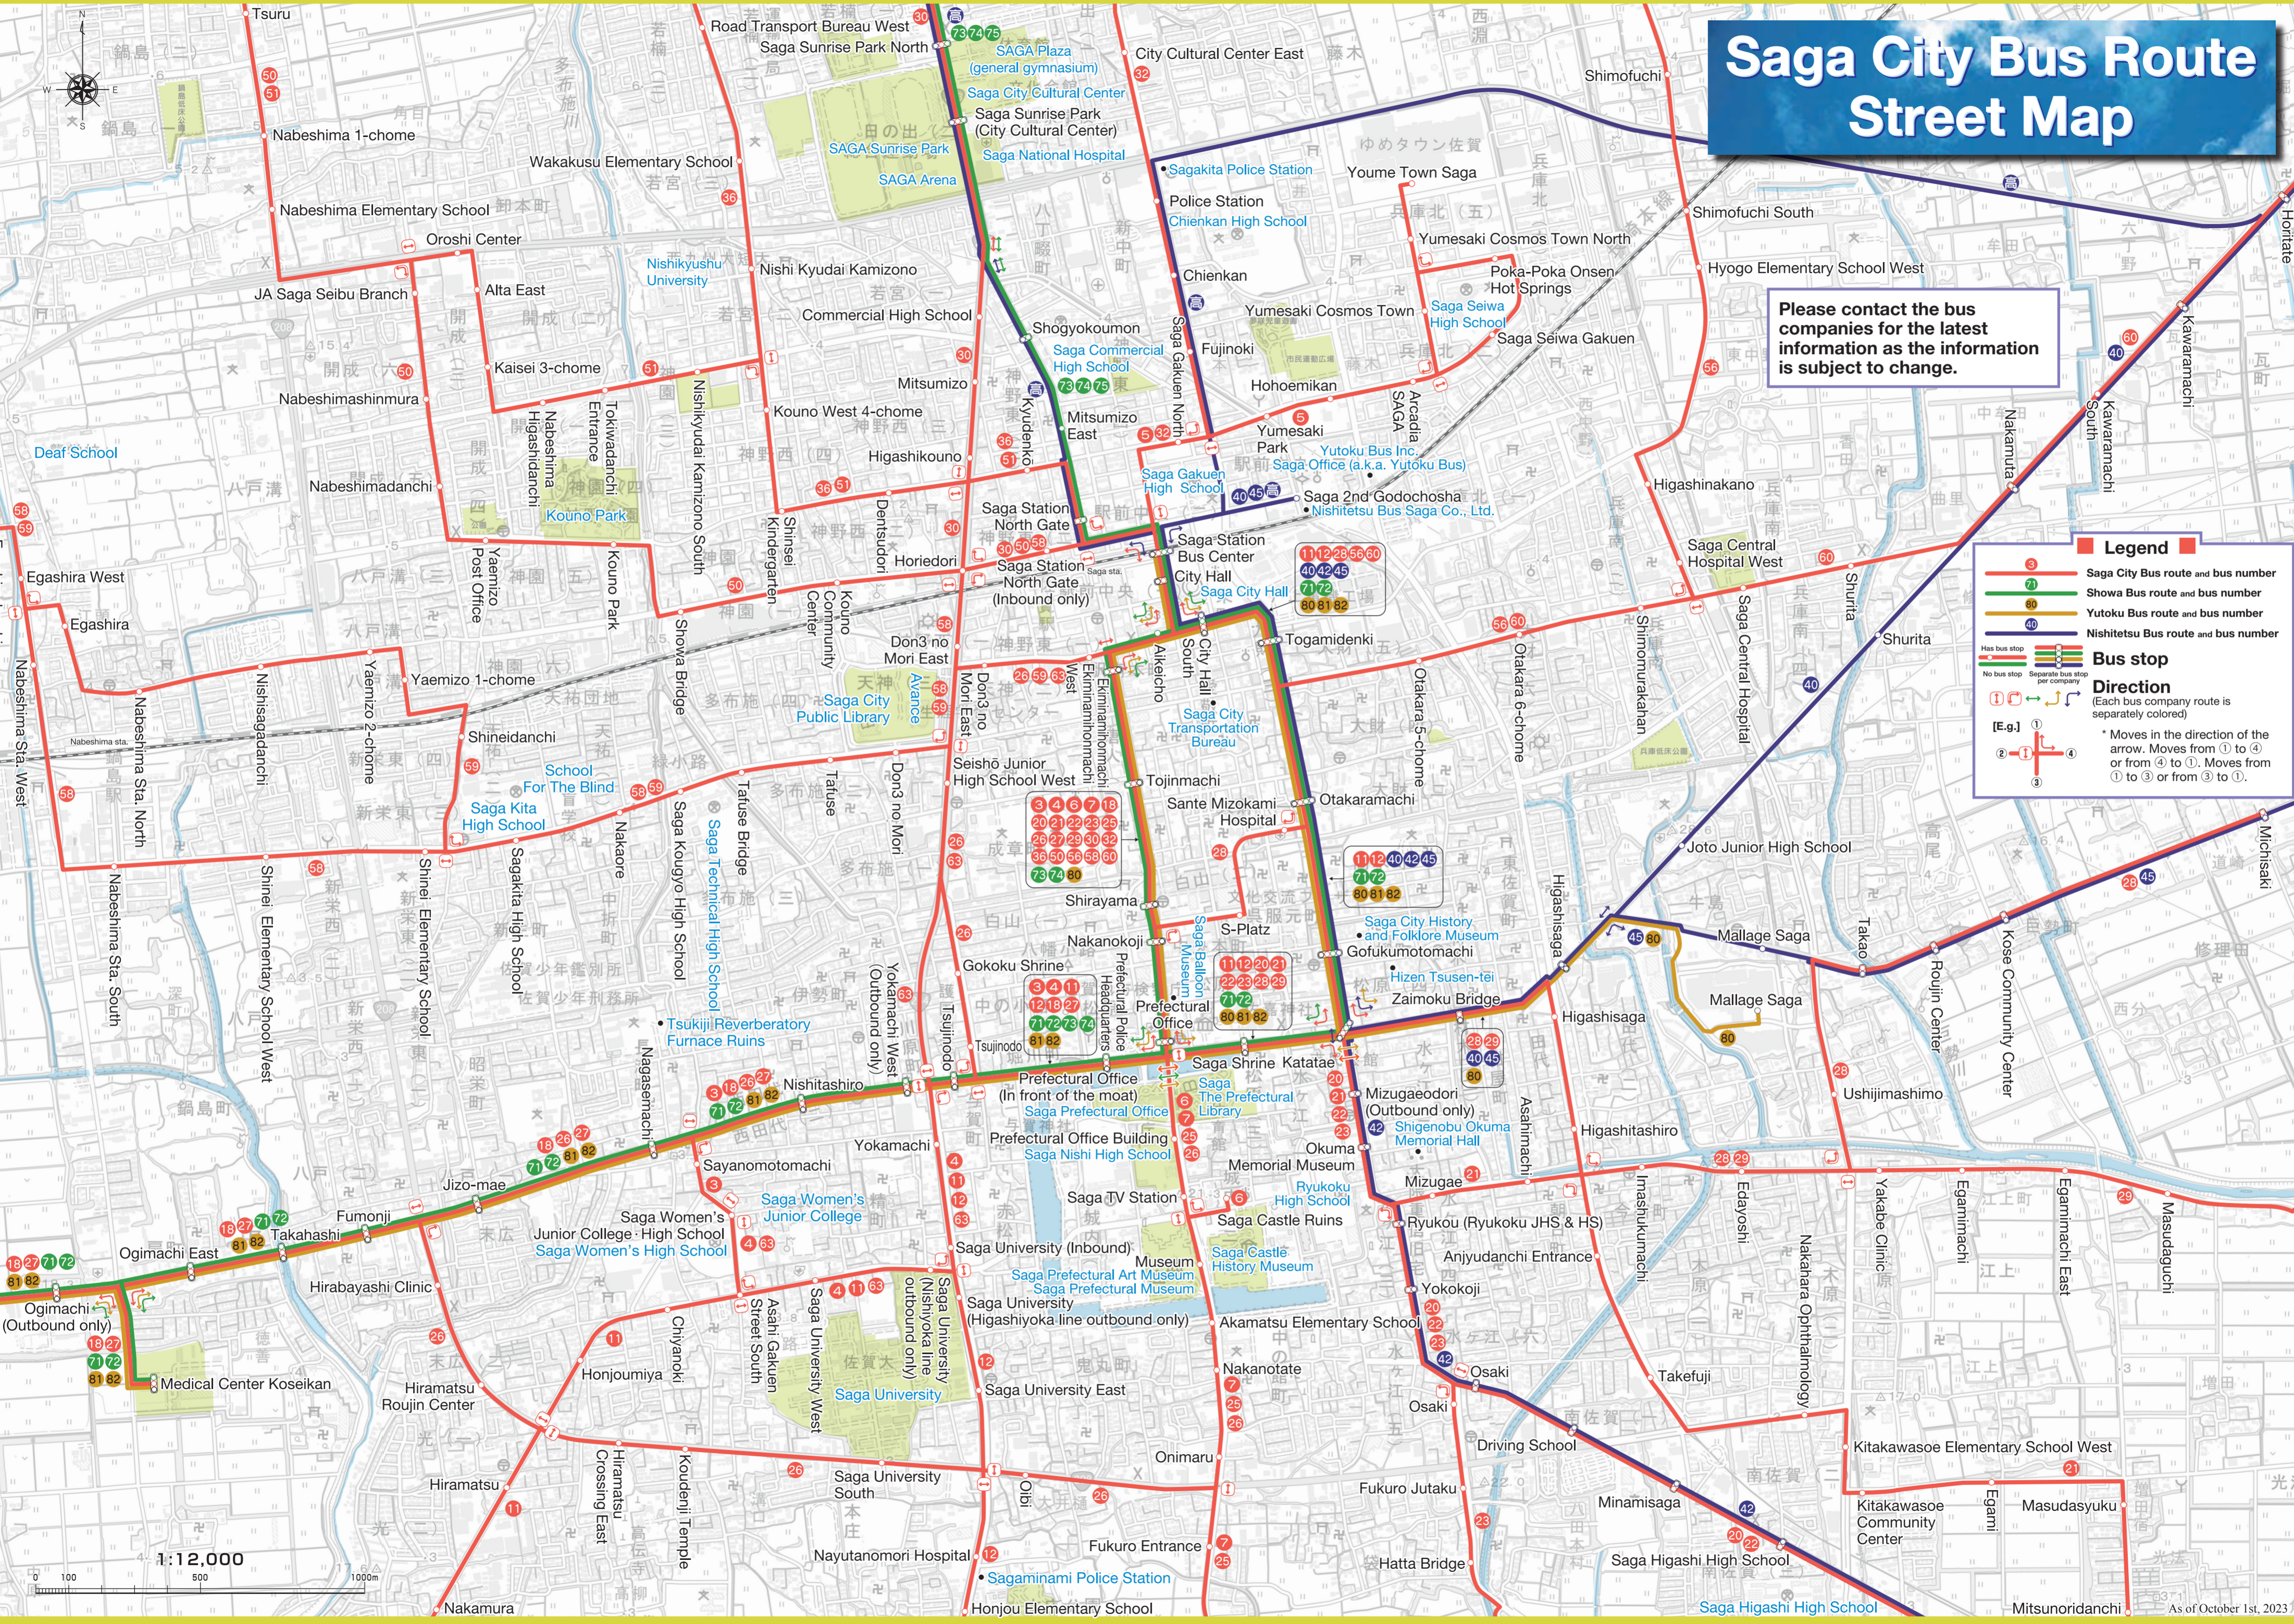

Saga City Bus Route Street Map

Please contact the bus companies for the latest information as the information is subject to change.

Legend

- Saga City Bus route and bus number
- Showa Bus route and bus number
- Yutoku Bus route and bus number
- Nishitetsu Bus route and bus number

Bus stop

- Has bus stop
- No bus stop
- Separate bus stop per company

Direction
(Each bus company route is separately colored)

Moves in the direction of the arrow. Moves from ① to ④ or from ④ to ①. Moves from ① to ③ or from ③ to ①.

[E.g.]

1:12,000

As of October 1st, 2023